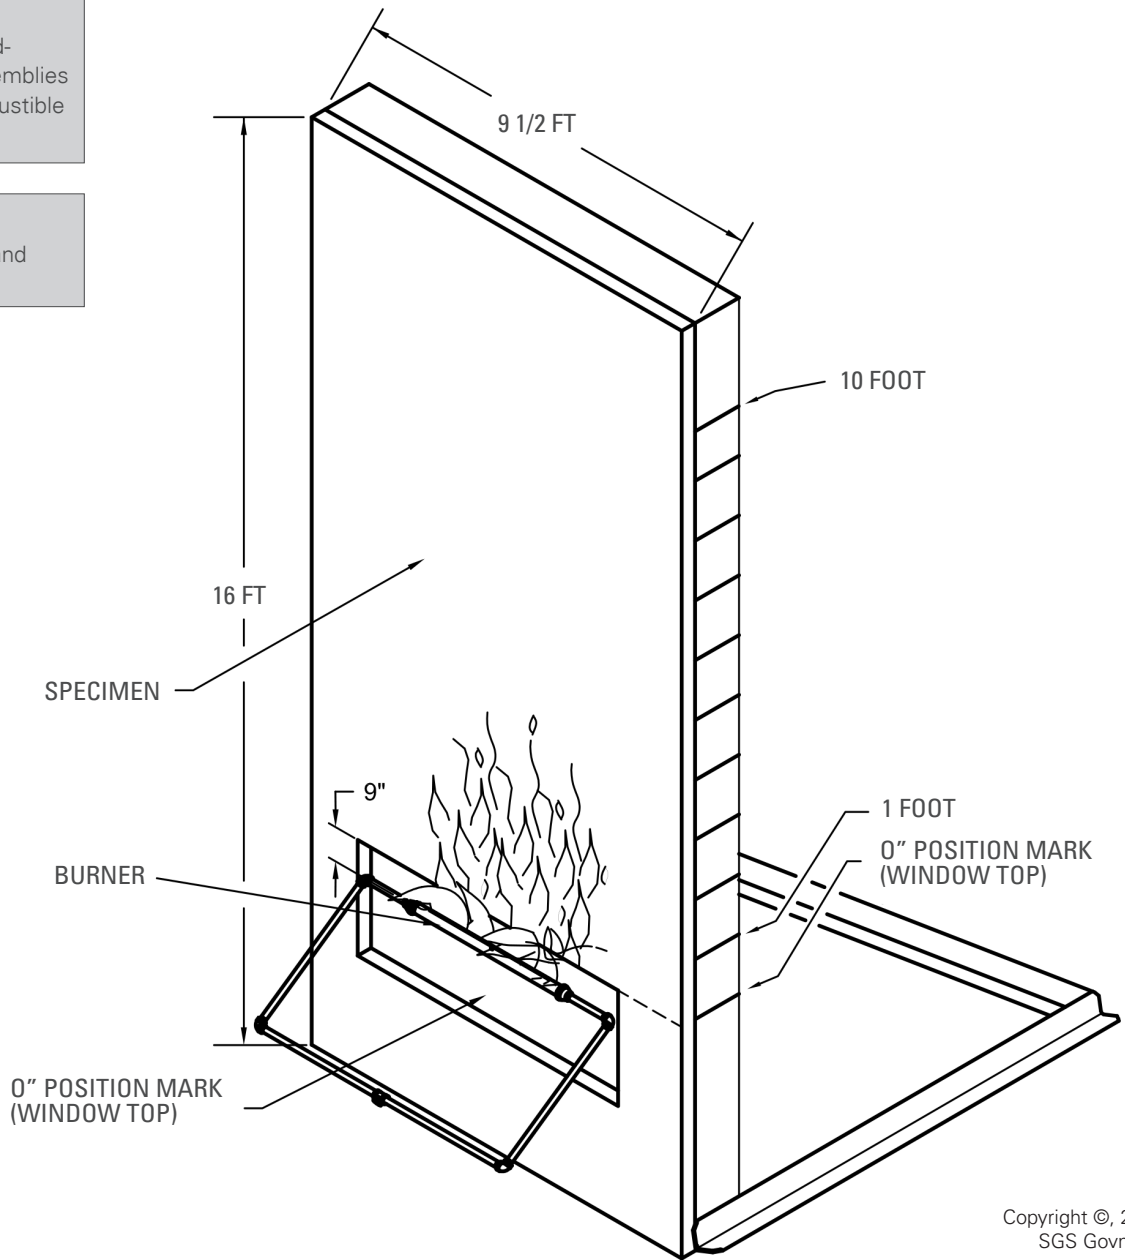

NFPA285

Standard Fire Test Method for Evaluation of Fire Propagation Characteristics of Exterior Non-Load-Bearing Wall Assemblies Containing Combustible Components

SCREENING TEST

Wide Specimen and Standard Burner

Copyright ©, 2014
SGS Govmark